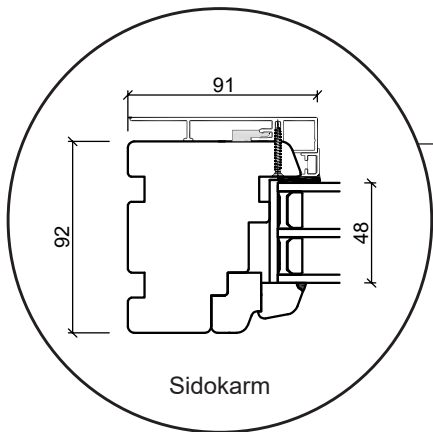

Dreh kipp fast fönster

3-glas, 92mm karmdjup, trä/alu

036 293 72 01

info@sparfonster.se

SPARFÖNSTER