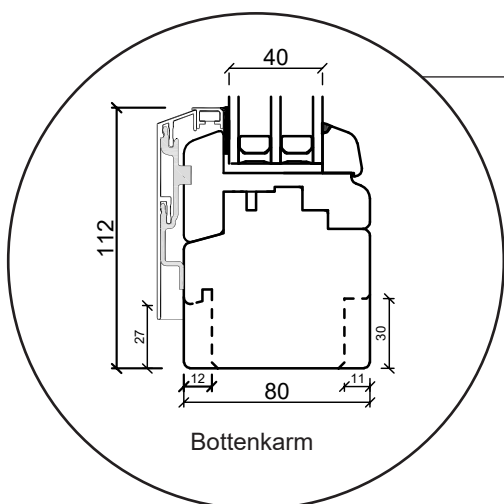

Dreh kipp fast fönster

3-glas, 80mm karmdjup, trä/alu

036 293 72 01

info@sparfonster.se

SPARFÖNSTER