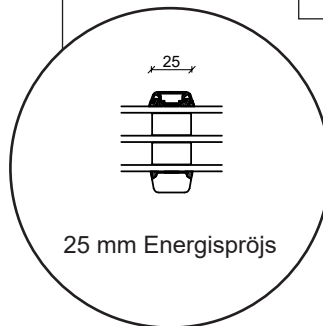

Dreh Kipp fönster, inåtgående

3-glas, 80mm karmdjup, trä/alu

036 293 72 01

info@sparfonster.se

SPARFÖNSTER