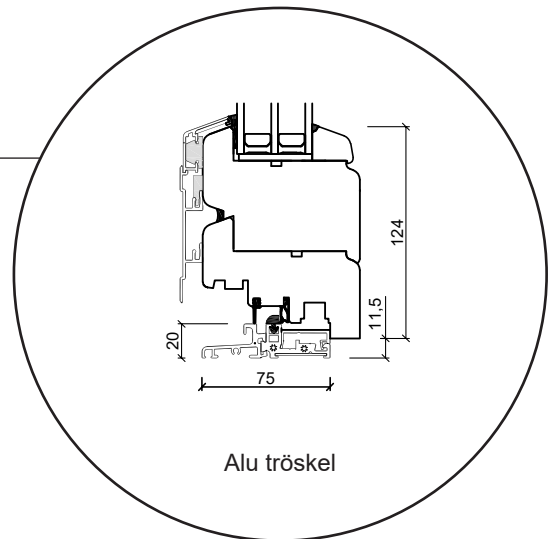

Profil teckningar

Trä/alu, 3-glas - 80&92mm karmdjup

A close-up photograph of a window frame profile, showing the dark frame and the white sill. The image is partially obscured by a teal and yellow diagonal graphic element.

info@sparfonster.se

SPARFÖNSTER

Dreh kipp fast fönster

3-glas, 92mm karmdjup, trä/alu

036 293 72 01

info@sparfonster.se

SPARFÖNSTER

Dreh Kipp dörr, inåtgående

3-glas, 92mm karmdjup, trä/alu

036 293 72 01

info@sparfonster.se

SPARFÖNSTER