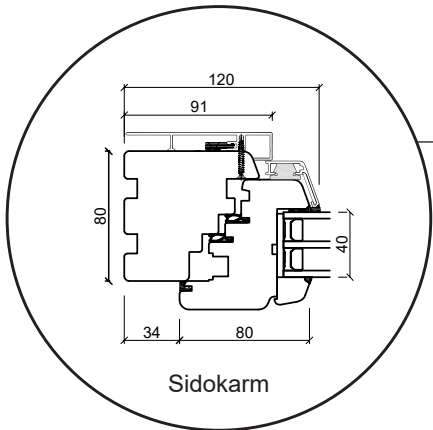

Dreh Kipp fönster, inåtgående

3-glas, 80mm karmdjup, trä/alu

036 293 72 01

info@sparfonster.se

SPARFÖNSTER