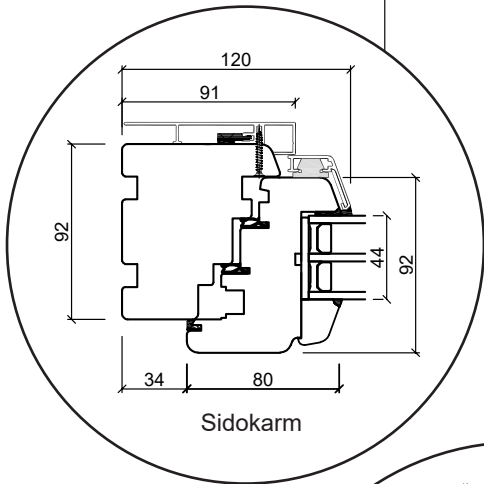

Profil teckningar

Trä/alu, 3-glas - 80&92mm karmdjup

A close-up photograph of a window frame profile, showing the dark frame and the white sill. The image is partially obscured by a teal and yellow diagonal graphic element.

info@sparfonster.se

SPARFÖNSTER

Dreh kipp fast fönster

3-glas, 92mm karmdjup, trä/alu

036 293 72 01

info@sparfonster.se

SPARFÖNSTER

Dreh Kipp dörr, inåtgående

3-glas, 92mm karmdjup, trä/alu

036 293 72 01

info@sparfonster.se

SPARFÖNSTER