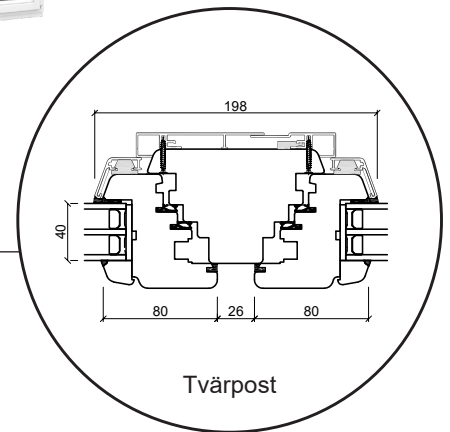

Dreh Kipp fönster, inåtgående

3-glas, 80mm karmdjup, trä/alu

036 293 72 01

info@sparfonster.se

SPARFÖNSTER