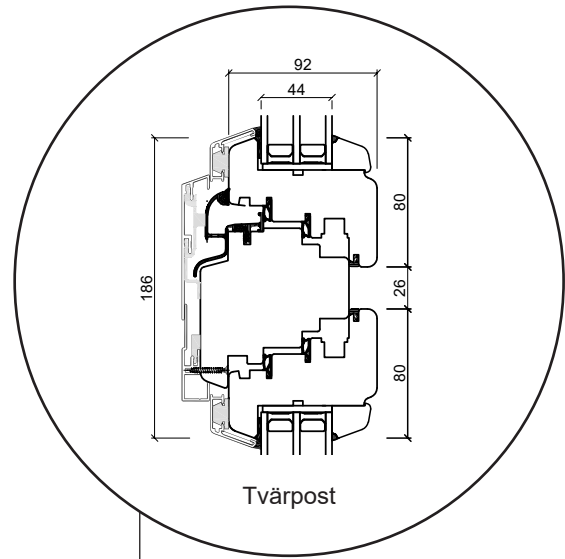

Dreh Kipp fönster, inåtgående

3-glas, 92mm karmdjup, trä/alu

036 293 72 01

info@sparfonster.se

SPARFÖNSTER