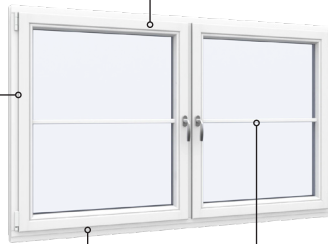

Profil teckningar

Trä/alu, 3-glas - 80&92mm karmdjup

A close-up photograph of a window frame profile, showing the dark frame and the white sill. The image is partially obscured by a teal and yellow diagonal graphic element.

SPARFÖNSTER

Dreh Kipp fönster, inåtgående

3-glas, 80mm karmdjup, trä/alu

036 293 72 01

info@sparfonster.se

SPARFÖNSTER

Dreh kipp fast fönster

3-glas, 80mm karmdjup, trä/alu