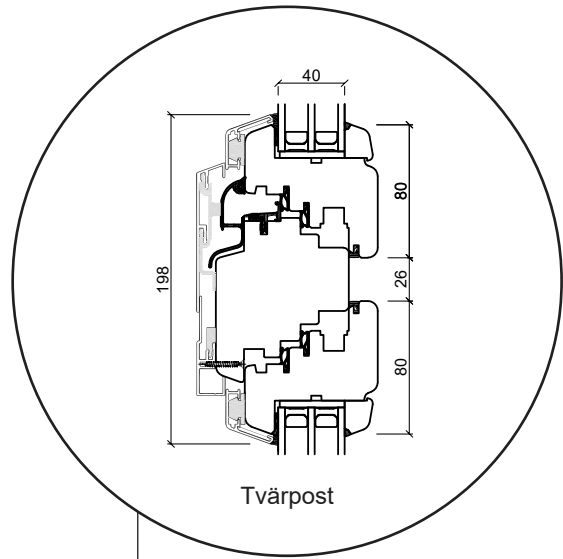

Dreh Kipp fönster, inåtgående

3-glas, 80mm karmdjup, trä/alu

036 293 72 01

info@sparfonster.se

SPARFÖNSTER