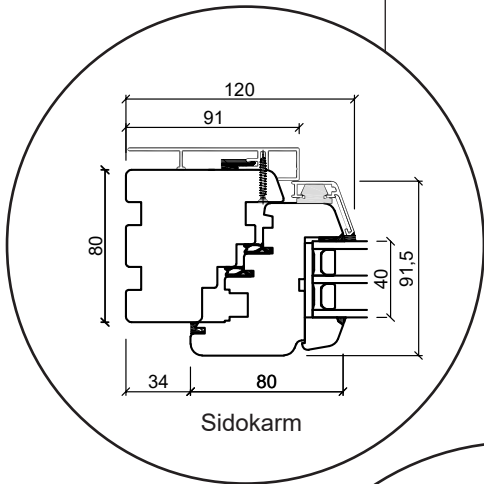

Dreh Kipp dörr, inåtgående

3-glas, 80mm karmdjup, trä/alu

036 293 72 01

info@sparfonster.se

SPARFÖNSTER