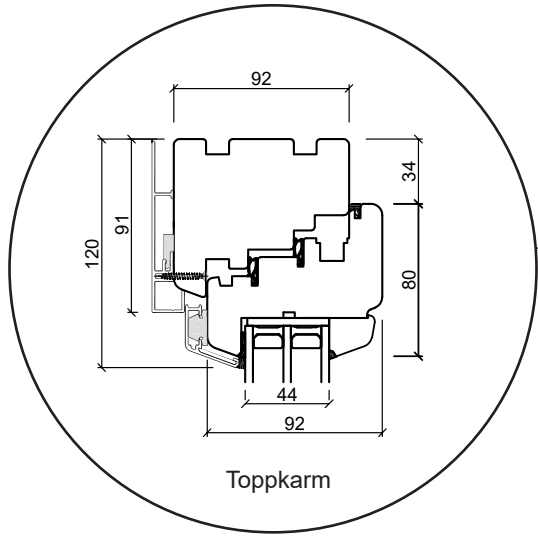

Profil teckningar

Trä/alu, 3-glas - 80&92mm karmdjup

A close-up photograph of a window frame profile, showing the dark frame and the white sill. The image is partially obscured by a teal and yellow diagonal graphic element.

3-glas, 92mm karmdjup, trä/alu

036 293 72 01

info@sparfonster.se

SPARFÖNSTER