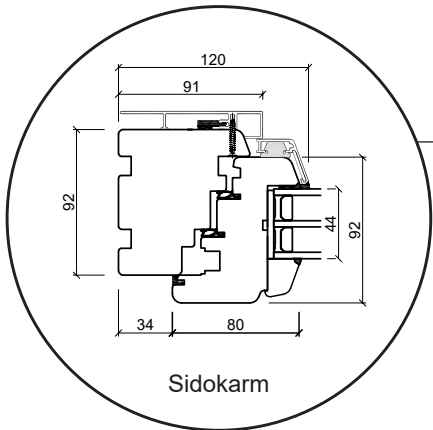

Profil teckningar

Trä/alu, 3-glas - 80&92mm karmdjup

A close-up photograph of a window frame profile, showing the dark frame and the white sill. The image is partially obscured by a teal and yellow diagonal graphic element.

Trä bottenkarm

Alu tröskel

036 293 72 01

info@sparfonster.se

SPARFÖNSTER

Dreh Kipp fönster, inåtgående

3-glas, 92mm karmdjup, trä/alu

036 293 72 01