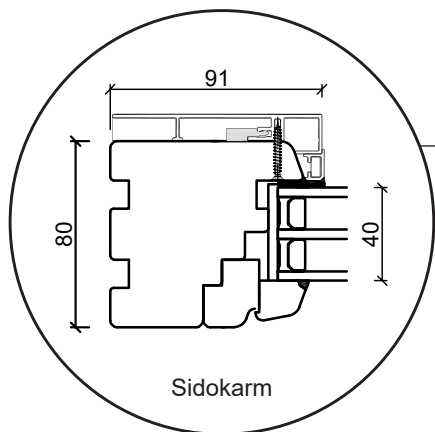

Dreh kipp fast fönster

3-glas, 80mm karmdjup, trä/alu

036 293 72 01

info@sparfonster.se

SPARFÖNSTER