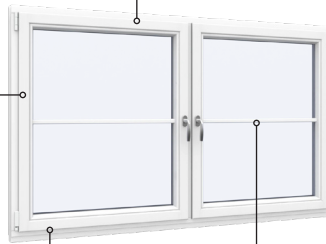

Dreh Kipp fönster, inåtgående

3-glas, 92mm karmdjup, trä/alu

036 293 72 01

info@sparfonster.se

SPARFÖNSTER