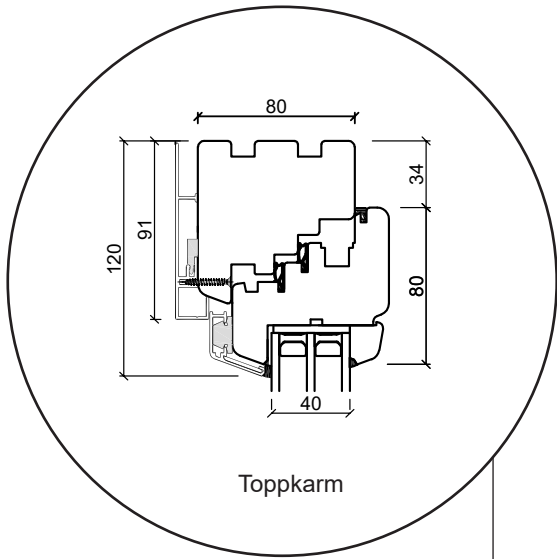

Dreh Kipp fönster, inåtgående

3-glas, 80mm karmdjup, trä/alu

036 293 72 01

info@sparfonster.se

SPARFÖNSTER