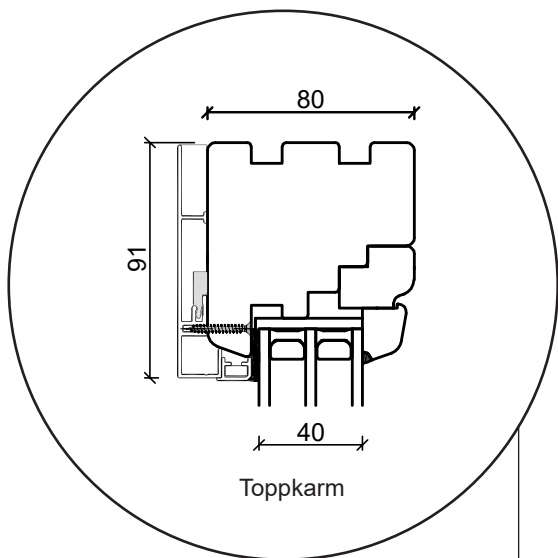

Dreh kipp fast fönster

3-glas, 80mm karmdjup, trä/alu

036 293 72 01

info@sparfonster.se

SPARFÖNSTER