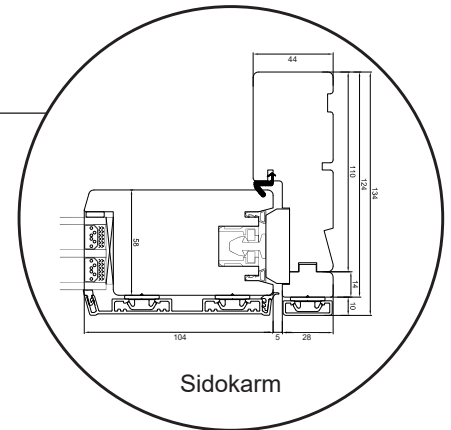

Profil teckningar

Trä. Trä/alu, 2 & 3-glas - 124mm karmdjup

A close-up photograph of a window frame profile, showing the dark frame and the white sill. The image is partially obscured by a teal and yellow diagonal graphic element.

SPARFÖNSTER

Skjutdörr

2-glas, 124mm karmdjup, trä

036 293 72 01

info@sparfonster.se

SPARFÖNSTER

Skjutdörr

3-glas, 124mm karmdjup, trä/alu