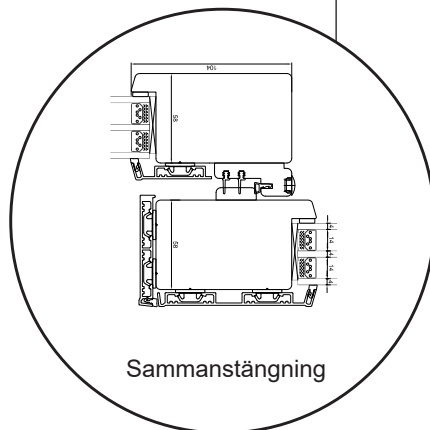

Profil teckningar

Trä. Trä/alu, 2 & 3-glas - 124mm karmdjup

A close-up photograph of a window frame profile, showing the dark frame and the white sill. The image is partially obscured by a teal and yellow diagonal graphic element.

SPARFÖNSTER

Skjutdörr

2-glas, 124mm karmdjup, trä

036 293 72 01

info@sparfonster.se

SPARFÖNSTER

Skjutdörr

3-glas, 124mm karmdjup, trä/alu