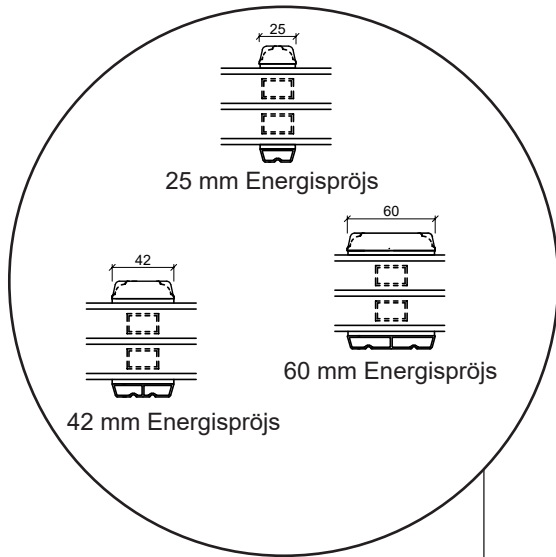

Profil teckningar

Trä. Trä/alu, 2 & 3-glas - 124mm karmdjup

A close-up photograph of a window frame profile, showing the dark frame and the white sill. The image is partially obscured by a teal and yellow diagonal graphic element.

SPARFÖNSTER

Skjutdörr

2-glas, 124mm karmdjup, trä

036 293 72 01

info@sparfonster.se

SPARFÖNSTER

Skjutdörr

3-glas, 124mm karmdjup, trä/alu