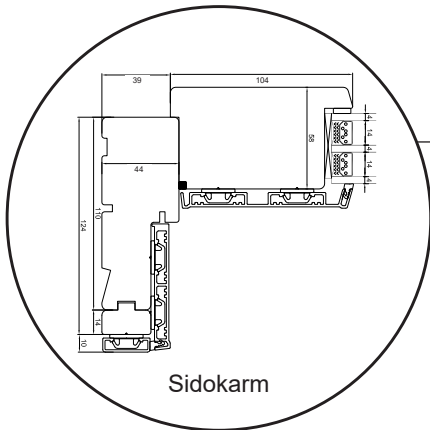

Profil teckningar

Trä. Trä/alu, 2 & 3-glas - 124mm karmdjup

A close-up photograph of a window frame profile, showing the dark frame and the white sill. The image is partially obscured by a teal and yellow diagonal graphic element.

SPARFÖNSTER

Skjutdörr

2-glas, 124mm karmdjup, trä

036 293 72 01

info@sparfonster.se

SPARFÖNSTER

Skjutdörr

3-glas, 124mm karmdjup, trä/alu