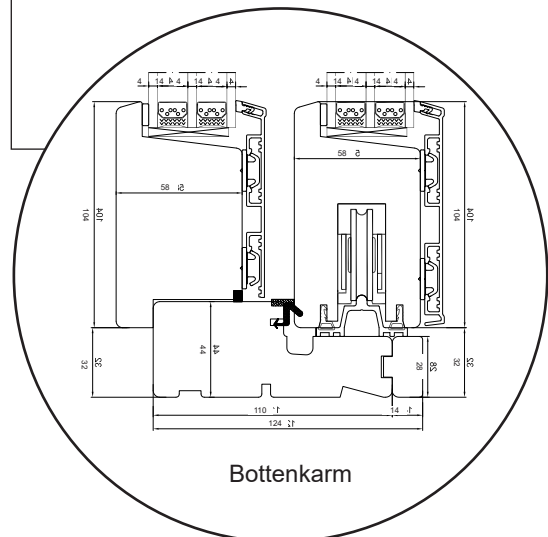

Profil teckningar

Trä. Trä/alu, 2 & 3-glas - 124mm karmdjup

A close-up photograph of a window frame profile, showing the dark frame and the white sill. The image is partially obscured by a teal and yellow diagonal graphic element.

SPARFÖNSTER

Skjutdörr

2-glas, 124mm karmdjup, trä

036 293 72 01

info@sparfonster.se

SPARFÖNSTER

Skjutdörr

3-glas, 124mm karmdjup, trä/alu