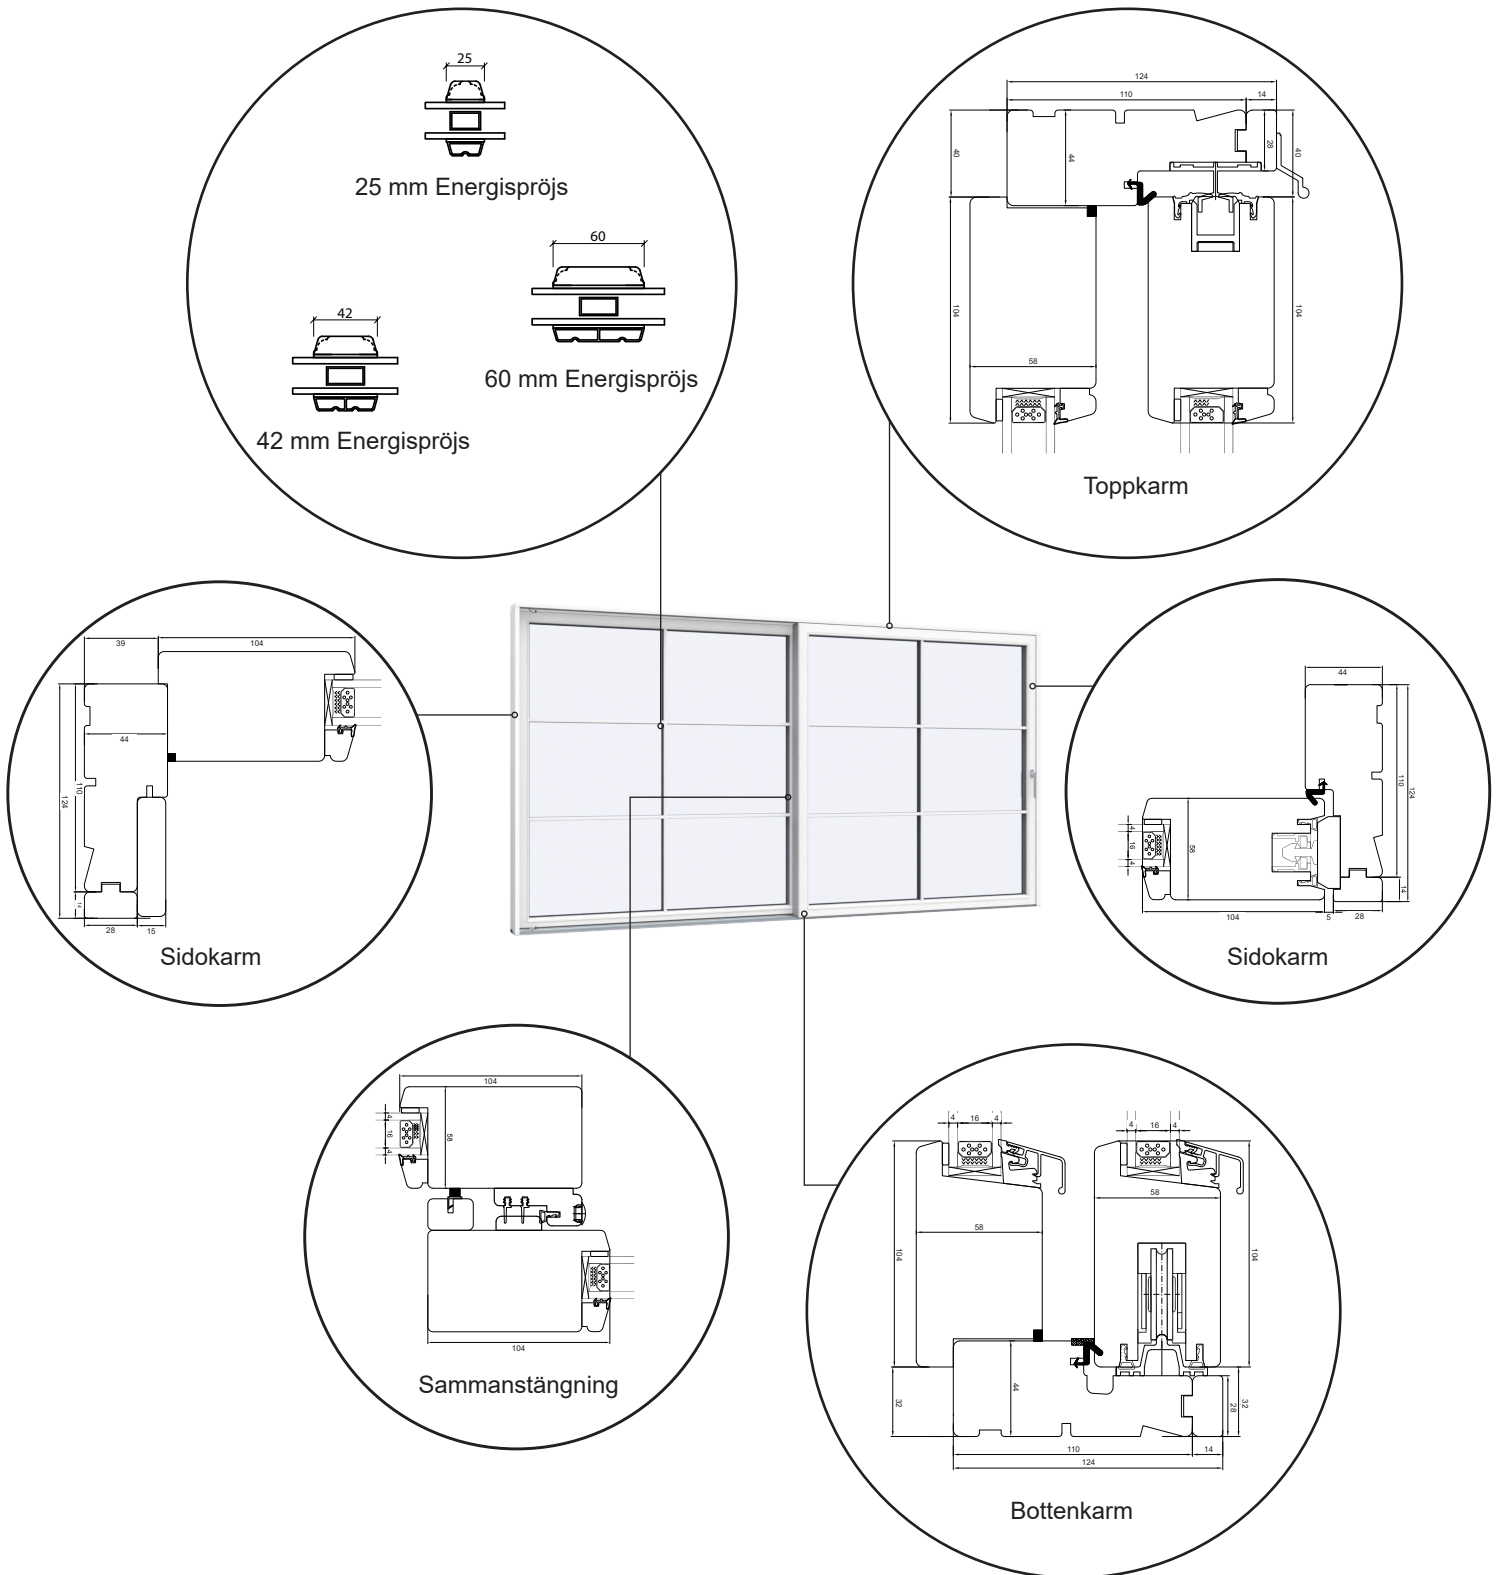

Profil teckningar

Trä. Trä/alu, 2 & 3-glas - 124mm karmdjup

A close-up photograph of a window frame profile, showing the dark frame and the white sill. The image is partially obscured by a teal and yellow diagonal graphic element.

SPARFÖNSTER

Skjutdörr

2-glas, 124mm karmdjup, trä

036 293 72 01

info@sparfonster.se

SPARFÖNSTER

Skjutdörr

3-glas, 124mm karmdjup, trä/alu