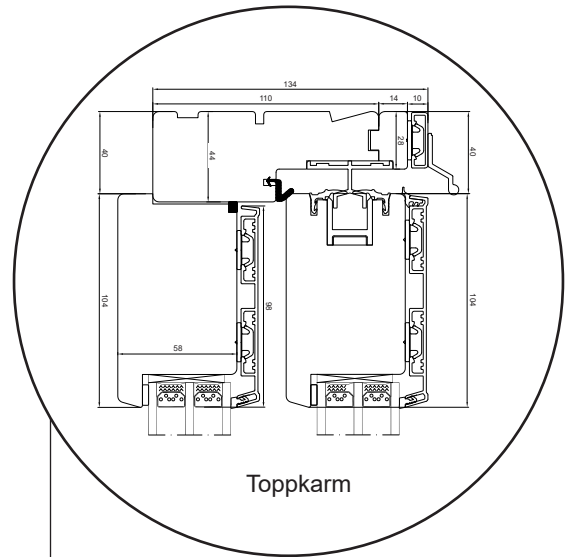

Skjutdörr

3-glas, 124mm karmdjup, trä/alu

036 293 72 01

info@sparfonster.se

SPARFÖNSTER