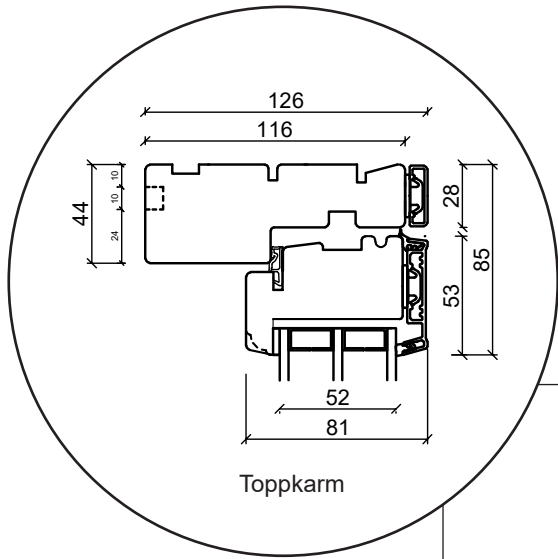

Fönster

3-glas, 116mm karmdjup, trä/alu

036 293 72 01

info@sparfonster.se

SPARFÖNSTER