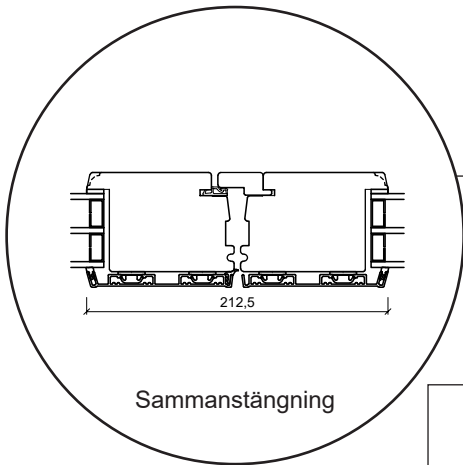

Dubbel altandörr, utåtgående

3-glas, 116mm karmdjup, trä/alu

036 293 72 01

info@sparfonster.se

SPARFÖNSTER