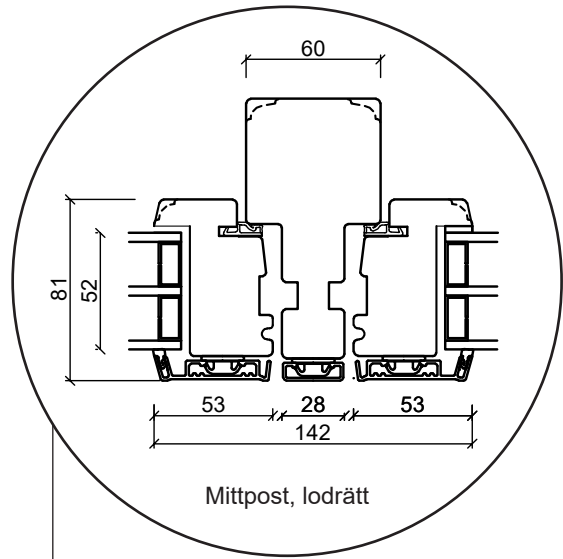

Fönster

3-glas, 116mm karmdjup, trä/alu

036 293 72 01

info@sparfonster.se

SPARFÖNSTER