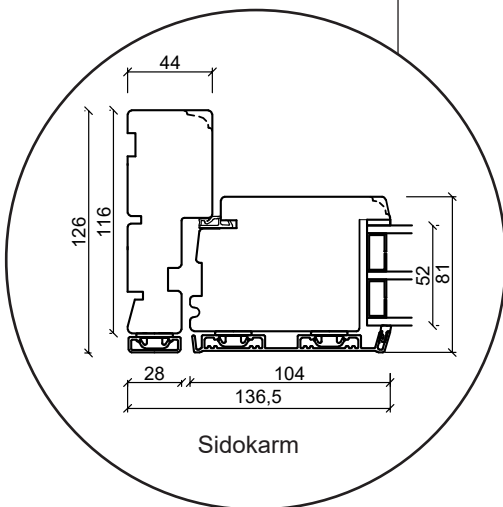

Dubbel altandörr, utåtgående

3-glas, 116mm karmdjup, trä/alu

036 293 72 01

info@sparfonster.se

SPARFÖNSTER