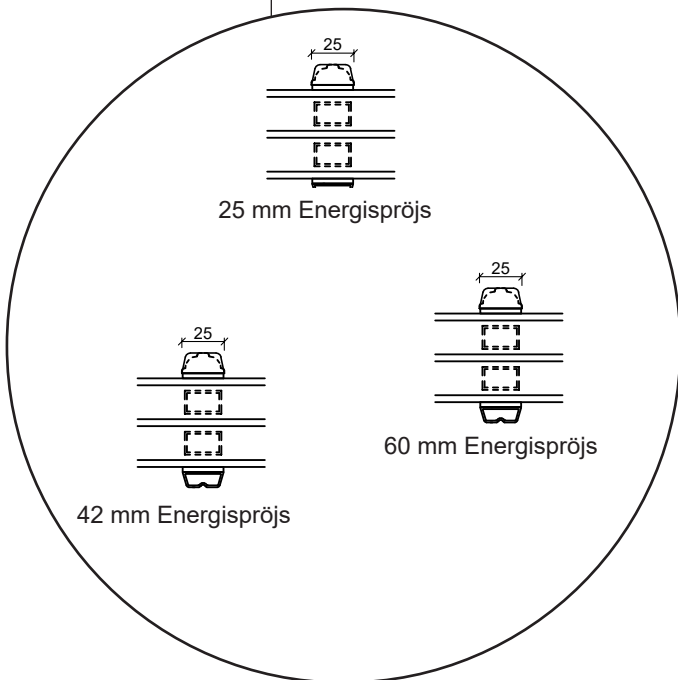

Fönster

3-glas, 116mm karmdjup, trä/alu

036 293 72 01

info@sparfonster.se

SPARFÖNSTER