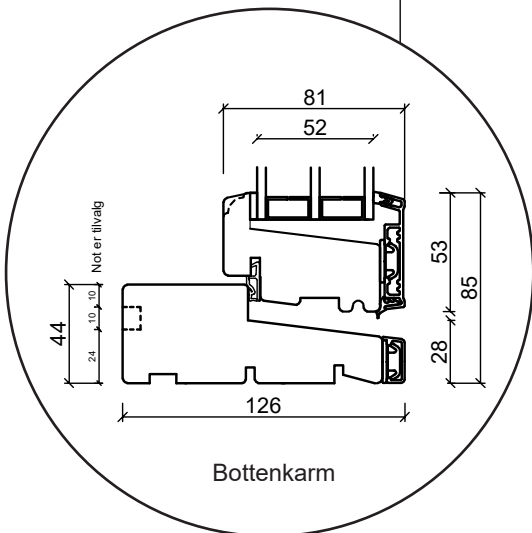

Fönster

3-glas, 116mm karmdjup, trä/alu

036 293 72 01

info@sparfonster.se

SPARFÖNSTER