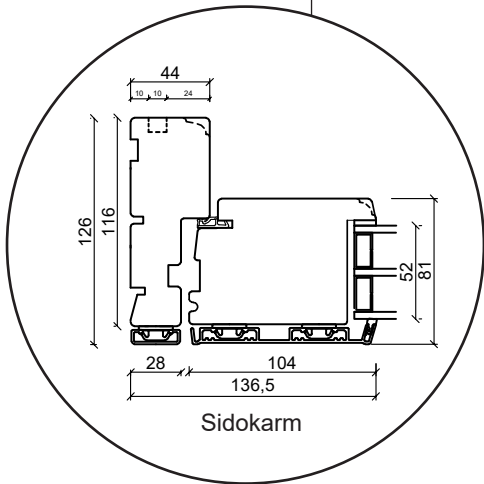

Altandörr, utåtgående

3-glas, 116mm karmdjup, trä/alu

036 293 72 01

info@sparfonster.se

SPARFÖNSTER