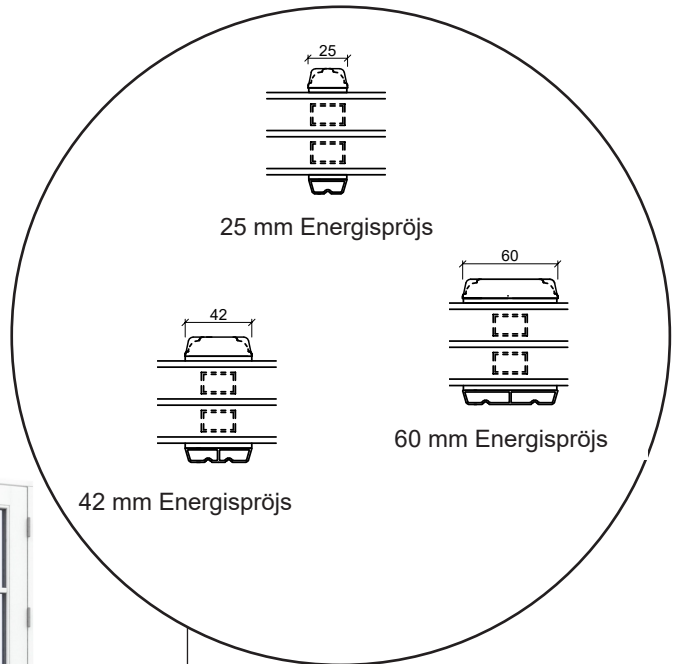

Altandörr, utåtgående

3-glas, 116mm karmdjup, trä/alu

036 293 72 01

info@sparfonster.se

SPARFÖNSTER