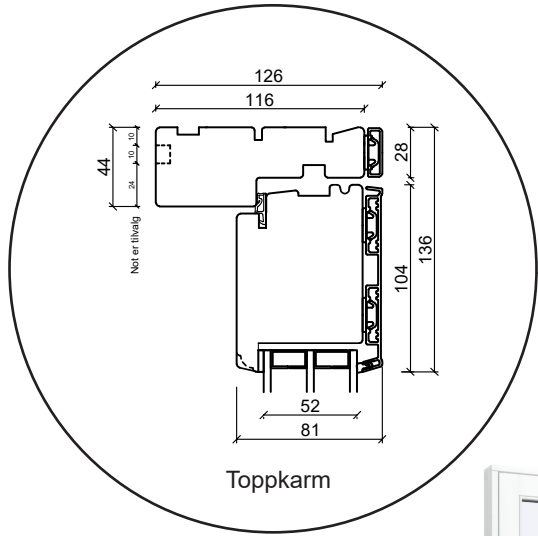

Altandörr, utåtgående

3-glas, 116mm karmdjup, trä/alu

036 293 72 01

info@sparfonster.se

SPARFÖNSTER