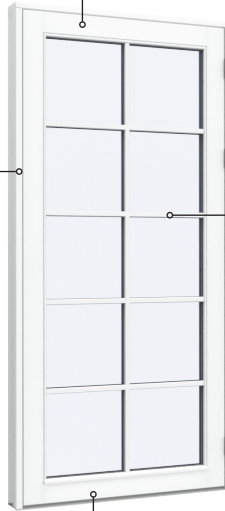

Altandörr, utåtgående

3-glas, 116mm karmdjup, trä/alu

036 293 72 01

info@sparfonster.se

SPARFÖNSTER