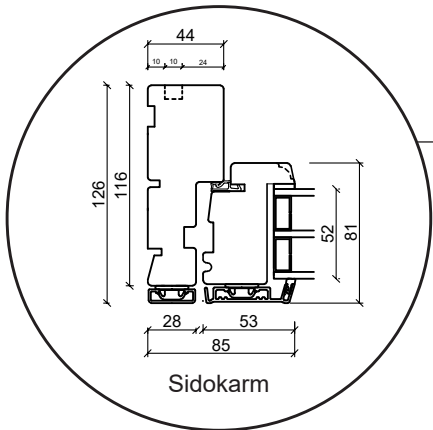

Fönster

3-glas, 116mm karmdjup, trä/alu

036 293 72 01

info@sparfonster.se

SPARFÖNSTER