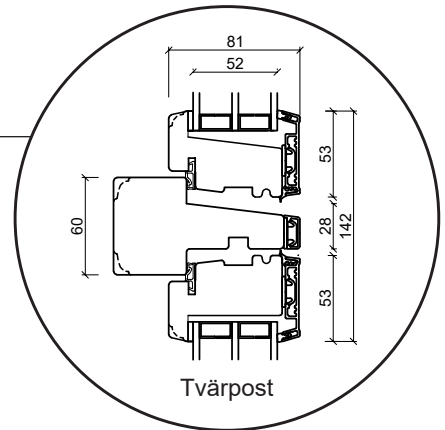

Fönster

3-glas, 116mm karmdjup, trä/alu

036 293 72 01

info@sparfonster.se

SPARFÖNSTER