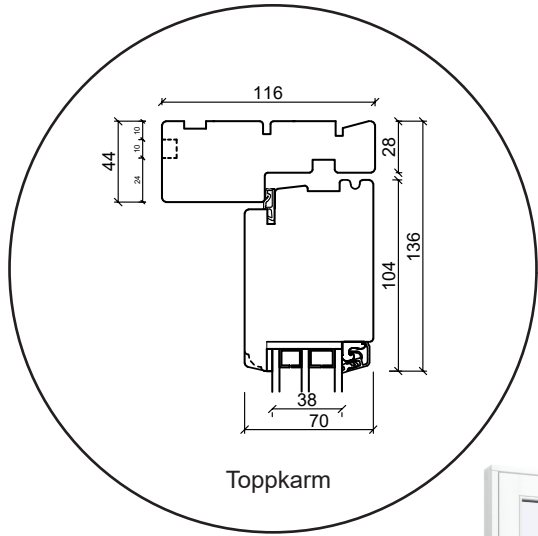

Altandörr, utåtgående

3-glas, 116mm karmdjup, trä

036 293 72 01

info@sparfonster.se

SPARFÖNSTER