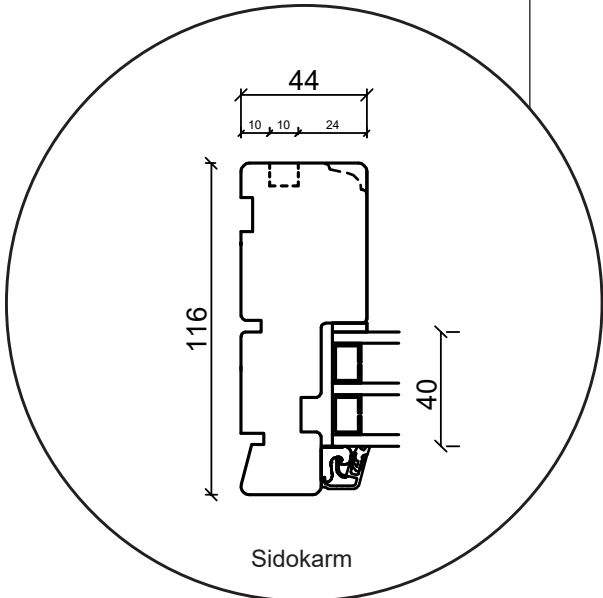

Profil teckningar

Trä, 3-glas 116mm, karmdjup

A close-up photograph of a white window frame profile, showing the dark frame and the glass panes. The image is partially obscured by a teal and yellow diagonal graphic element.

25 mm Energispröjs

42 mm Energispröjs

60 mm Energispröjs

036 293 72 01

info@sparfonster.se

SPARFÖNSTER

Glasparti

3-glas, 116mm karmdjup, trä