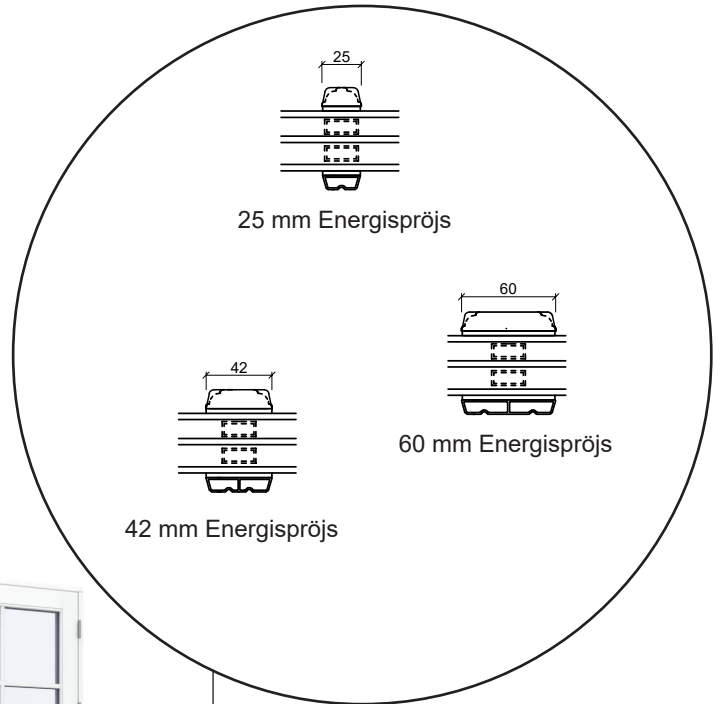

Dubbel altandörr, utåtgående

3-glas, 116mm karmdjup, trä

036 293 72 01

info@sparfonster.se

SPARFÖNSTER