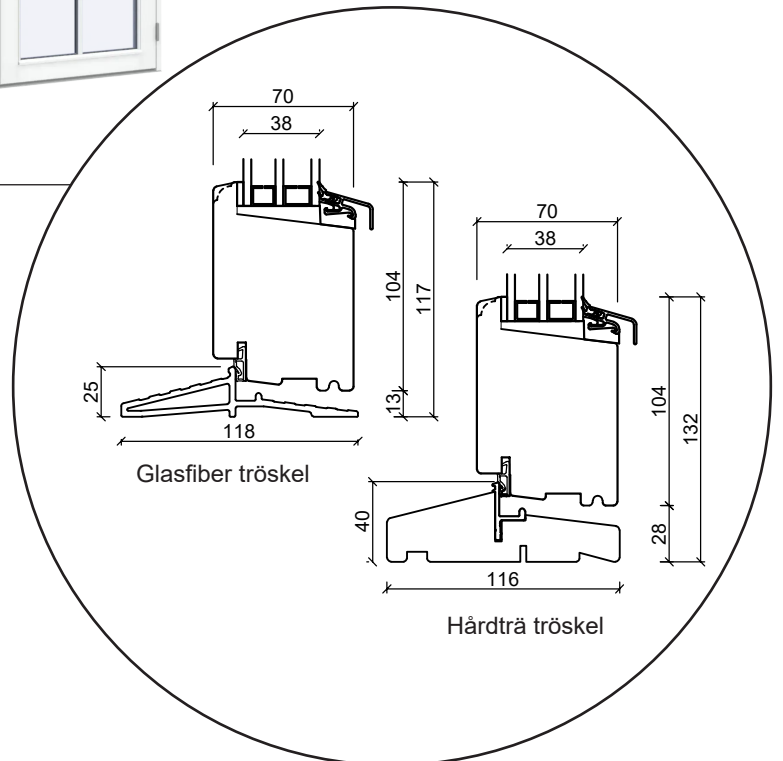

Dubbel altandörr, utåtgående

3-glas, 116mm karmdjup, trä

036 293 72 01

info@sparfonster.se

SPARFÖNSTER