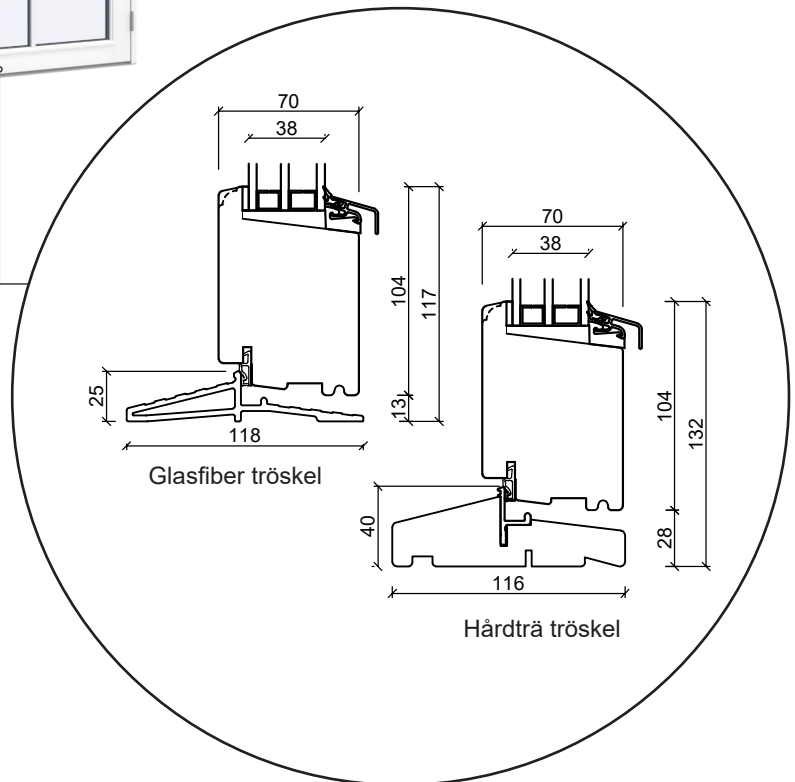

Altandörr, utåtgående

3-glas, 116mm karmdjup, trä

036 293 72 01

info@sparfonster.se

SPARFÖNSTER