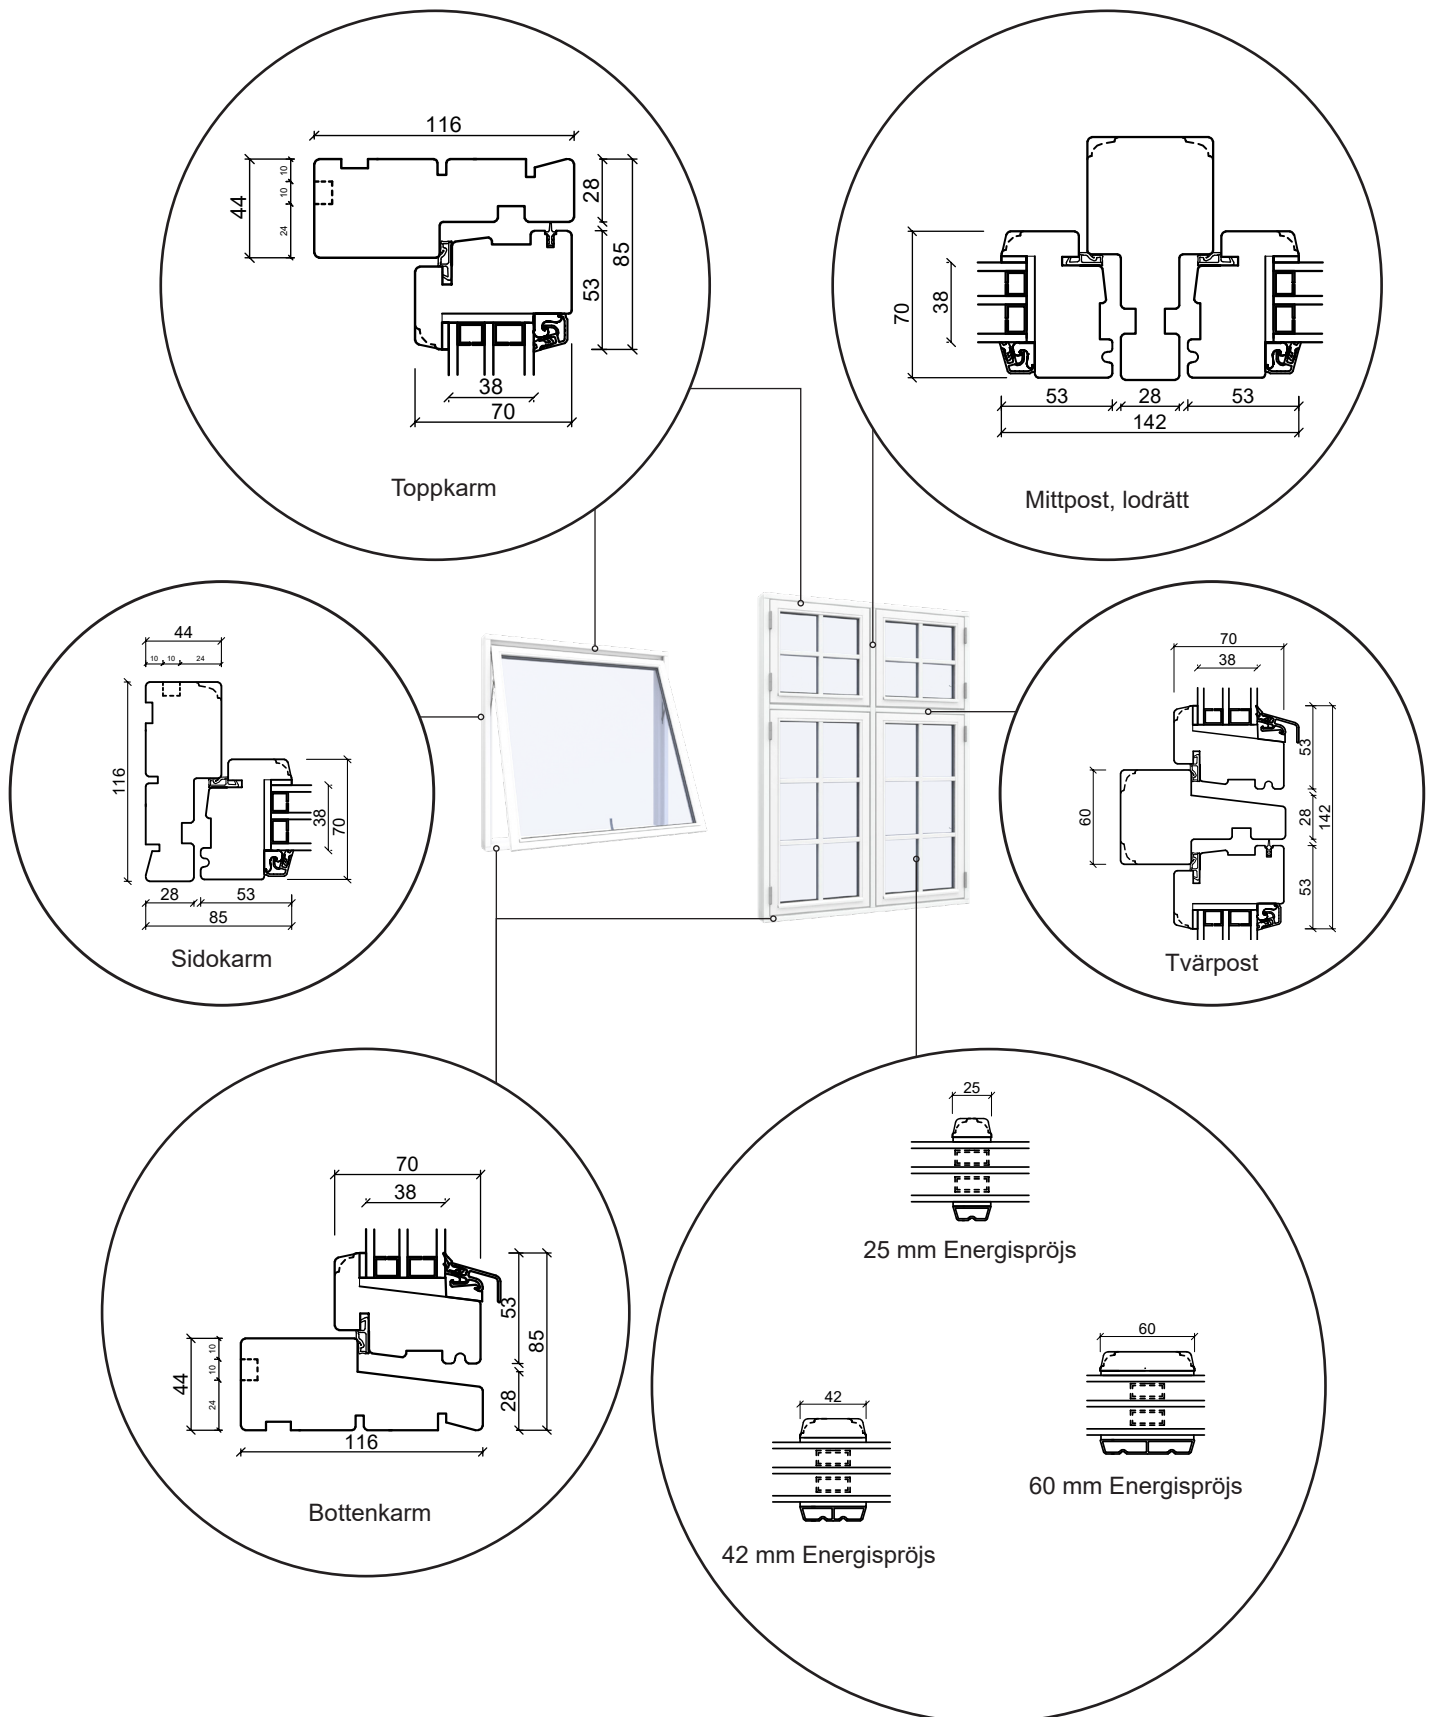

Fönster

3-glas, 116mm karmdjup, trä

036 293 72 01

info@sparfonster.se

SPARFÖNSTER