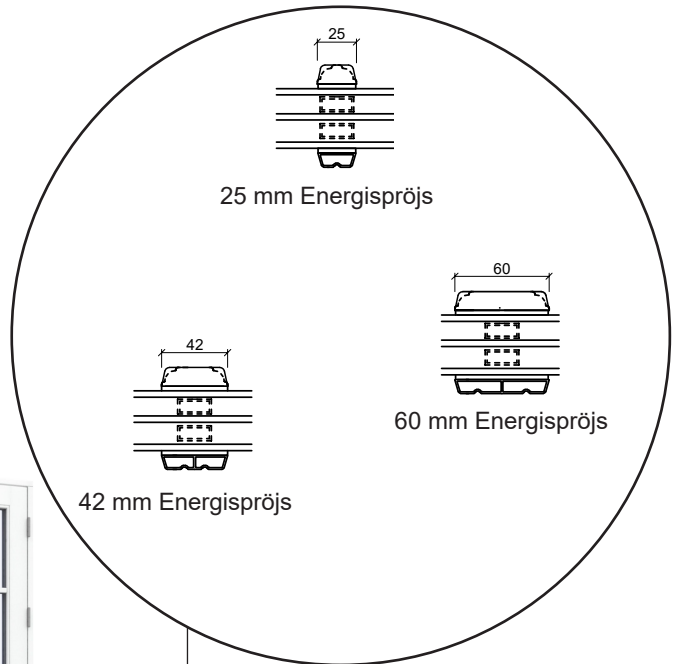

Profil teckningar

Trä, 3-glas 116mm, karmdjup

A close-up photograph of a white window frame profile, showing the dark frame and the glass panes. The image is partially obscured by a teal and yellow diagonal graphic element.

SPARFÖNSTER

Fönster

3-glas, 116mm karmdjup, trä

036 293 72 01

info@sparfonster.se

SPARFÖNSTER

Altandörr, utåtgående

3-glas, 116mm karmdjup, trä