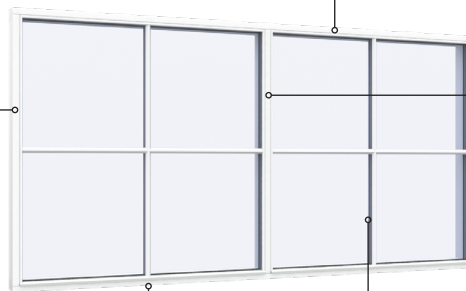

Bottenkarm