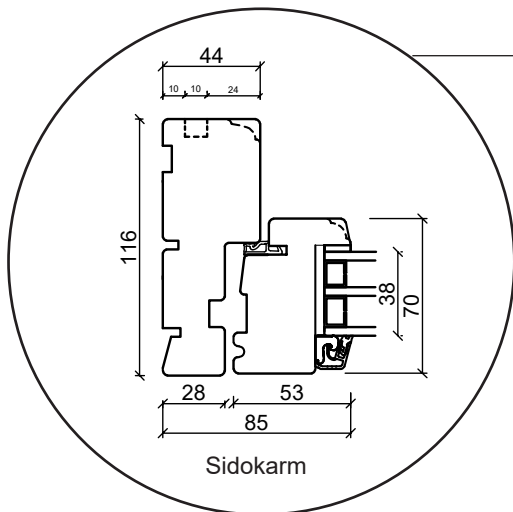

Profil teckningar

Trä, 3-glas 116mm, karmdjup

A close-up photograph of a white window frame profile, showing the dark frame and the glass panes. The image is partially obscured by a teal and yellow diagonal graphic element.

Ytterdörr, inåtgående

3-glas, 116mm karmdjup, trä

036 293 72 01

info@sparfonster.se

SPARFÖNSTER

Fönsterdörr, utåtgående

3-glas, 116mm karmdjup, trä

036 293 72 01