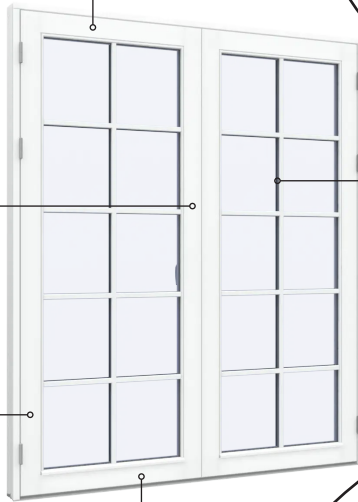

Profil teckningar

Trä, 3-glas 116mm, karmdjup

A close-up photograph of a white window frame profile, showing the dark frame and the glass panes. The image is partially obscured by a teal and yellow diagonal graphic element.

036 293 72 01

info@sparfonster.se

SPARFÖNSTER

Dubbel altandörr, utåtgående

3-glas, 116mm karmdjup, trä

036 293 72 01

info@sparfonster.se

SPARFÖNSTER