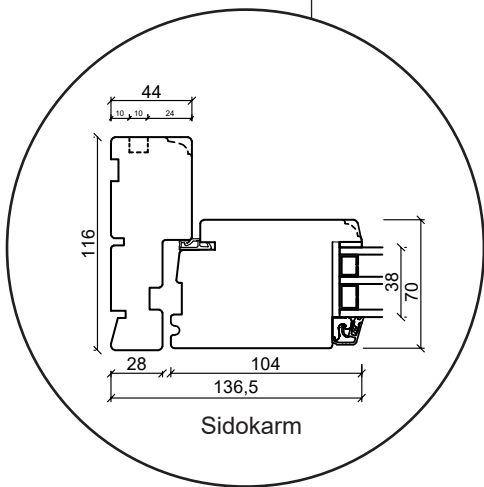

Profil teckningar

Trä, 3-glas 116mm, karmdjup

A close-up photograph of a white window frame profile, showing the dark frame and the glass panes. The image is partially obscured by a teal and yellow diagonal graphic element.

SPARFÖNSTER

Fönster

3-glas, 116mm karmdjup, trä

036 293 72 01

info@sparfonster.se

SPARFÖNSTER

Altandörr, utåtgående

3-glas, 116mm karmdjup, trä