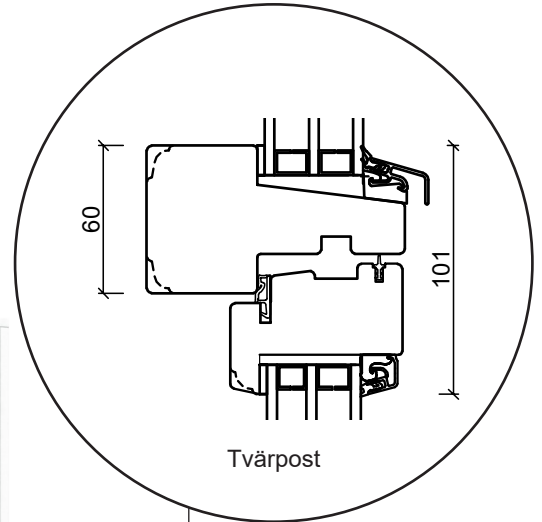

Profil teckningar

Trä, 3-glas 116mm, karmdjup

A close-up photograph of a white window frame profile, showing the dark frame and the glass panes. The image is partially obscured by a teal and yellow diagonal graphic element.

25 mm Energispröjs

42 mm Energispröjs

60 mm Energispröjs

036 293 72 01

info@sparfonster.se

SPARFÖNSTER

Glasparti

3-glas, 116mm karmdjup, trä