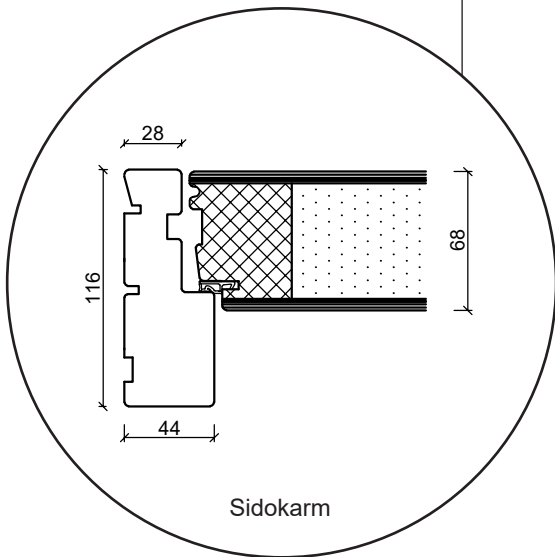

Profil teckningar

Trä, 3-glas 116mm, karmdjup

A close-up photograph of a white window frame profile, showing the dark frame and the glass panes. The image is partially obscured by a teal and yellow diagonal graphic element.

25 mm Energispröjs

42 mm Energispröjs

60 mm Energispröjs

036 293 72 01

info@sparfonster.se

SPARFÖNSTER

Glasparti

3-glas, 116mm karmdjup, trä

036 293 72 01

info@sparfonster.se

SPARFÖNSTER

Ytterdörr, inåtgående

3-glas, 116mm karmdjup, trä

036 293 72 01

info@sparfonster.se

SPARFÖNSTER