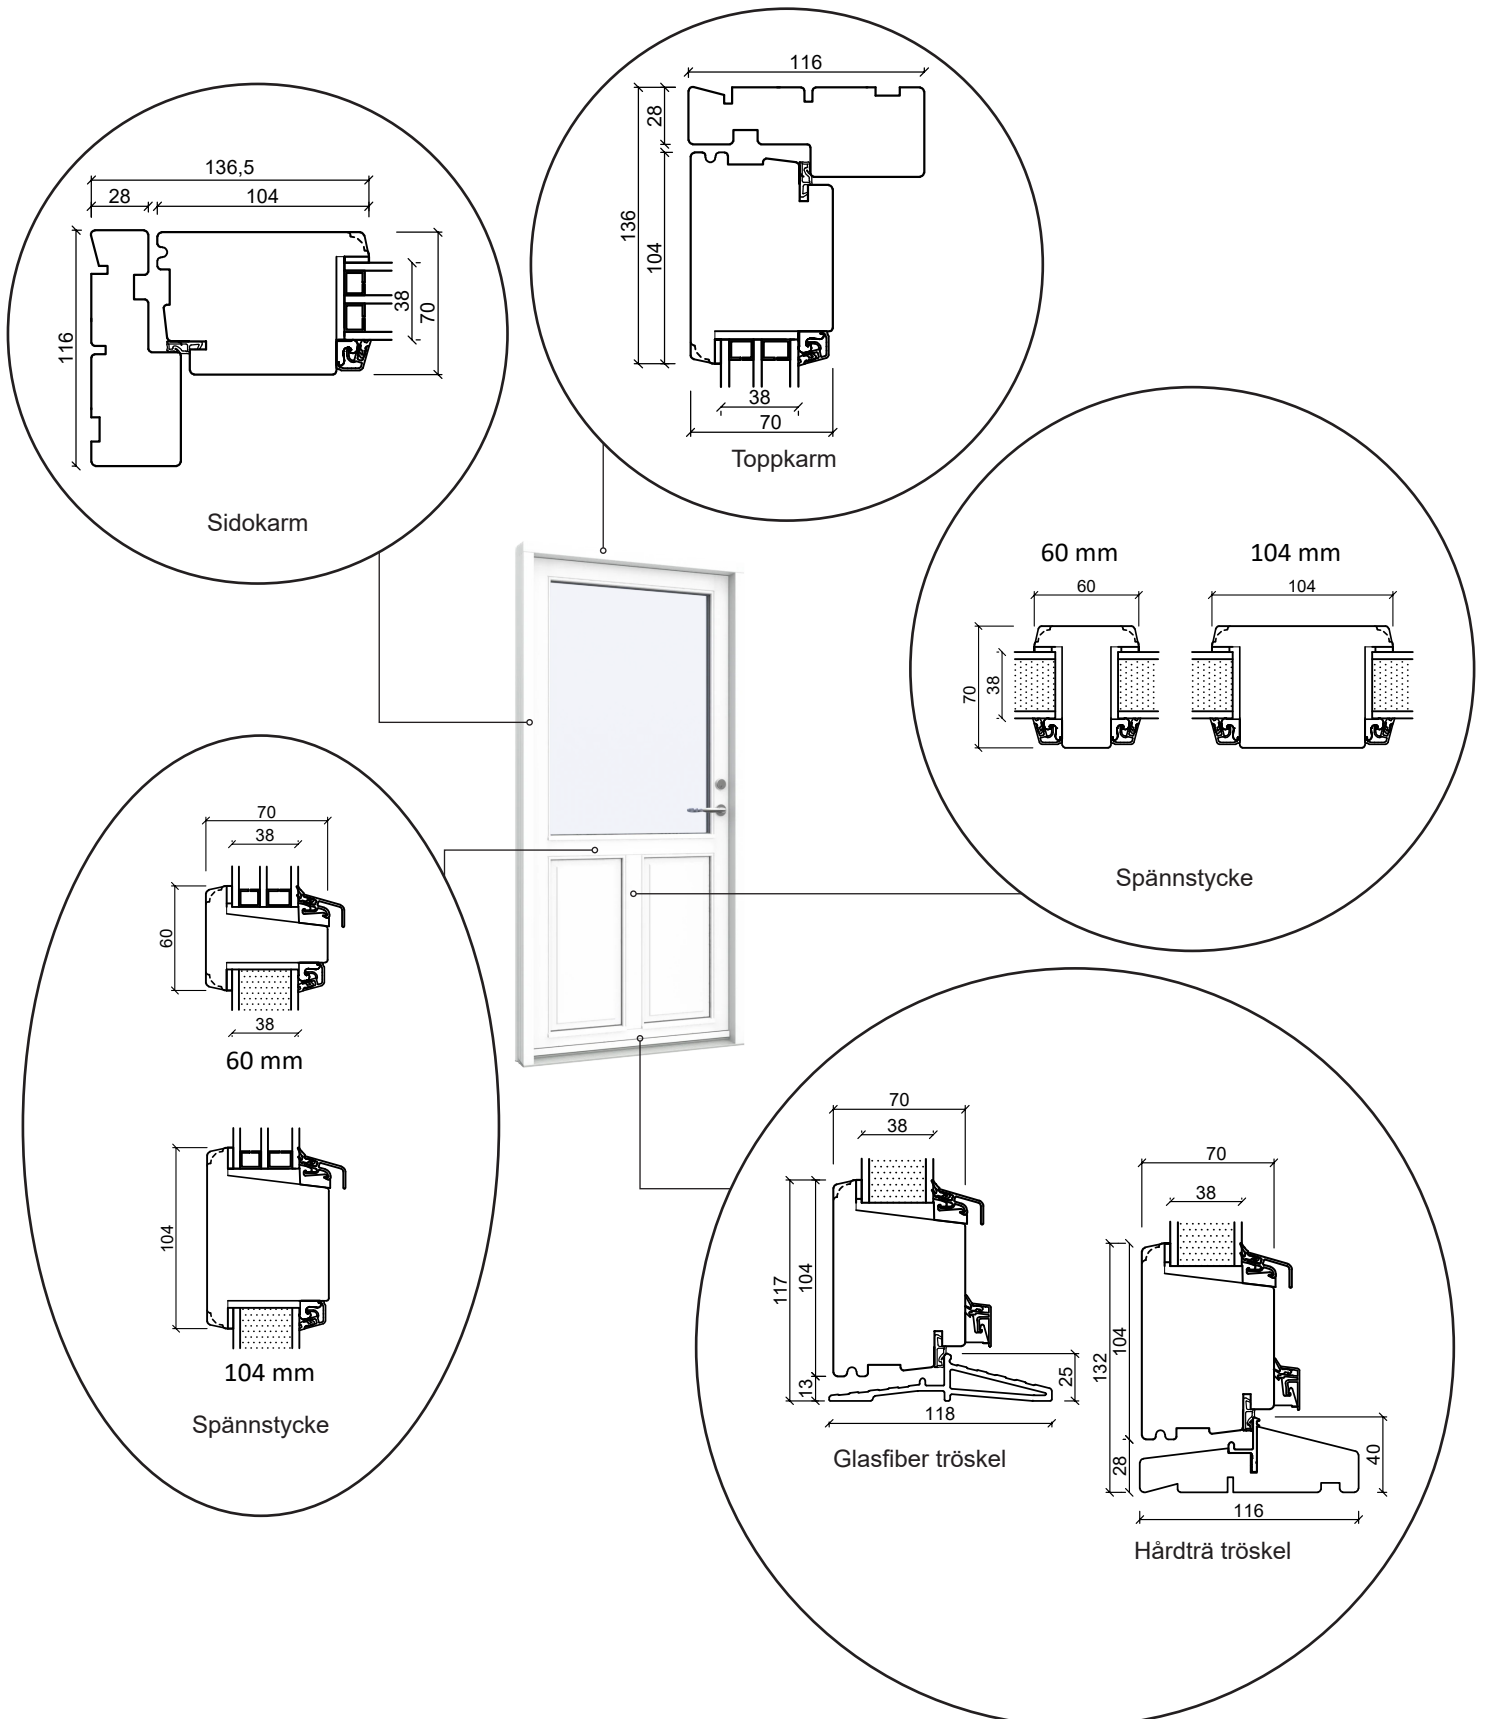

Ytterdörr, inåtgående

3-glas, 116mm karmdjup, trä

036 293 72 01

info@sparfonster.se

SPARFÖNSTER